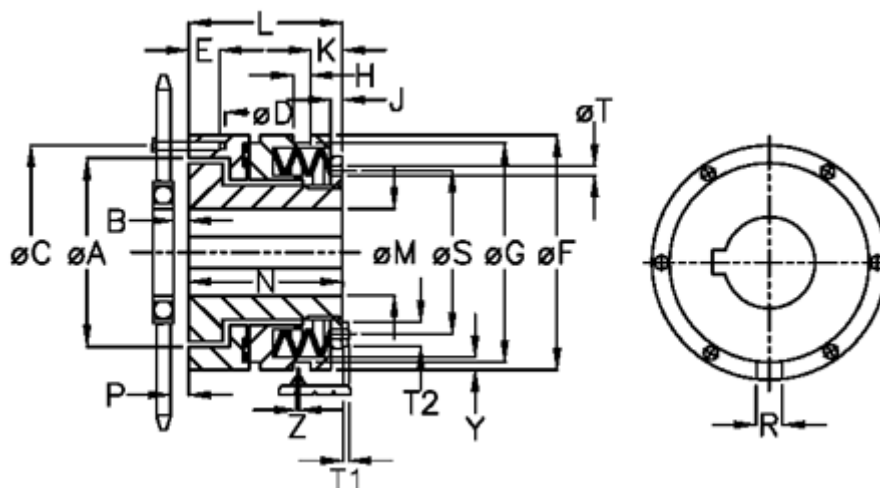

Article number: 46922011

Description: Torque limiter Safelifting A 20 S

Measures

| | | | | | |
|----------------------|-------------|-------|--------|----|-------|
| A | = 41.0 | G | = 50.0 | P | = 3.0 |
| B | = 4.0 | H | = 9 | R | = 6 |
| C | = 48 | J | = 3.0 | S | = 36 |
| D | = 6xM5 | K | = 8.0 | T | = 4 |
| Disc spring mounting | = 6x1S | L | = 39.0 | T1 | = 3.0 |
| Disc spring version | = S - light | M max | = 20 | T2 | = 7 |
| E | = 7.0 | M min | = 7 | Y | = 2 |
| F | = 55 | N | = 35.0 | Z | = 0.0 |